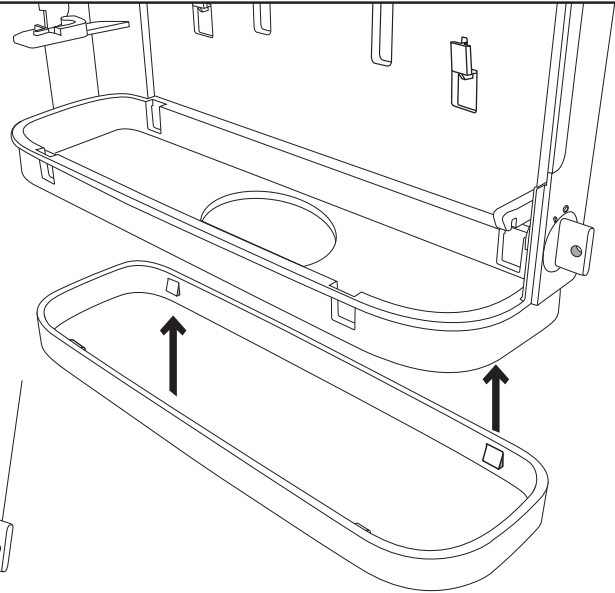

Supplied

- 4x  4x 
- 6 mm 3,5 mm x 30 mm
- 2x  2x 
- 1x  Magic Ring

Needed tools

Suitable for

Assembly plate

hang and fix (inside)

Item No.: 331050

Jumbo Toilet Paper Dispenser Small

Design-ring

Key-Lock

Standard Lock

Permanent Key adjust Magic Ring with red side in front to lock the key