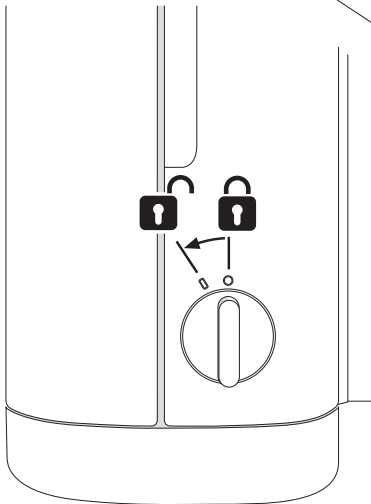

Supplied

- 4x  4x 
- 6 mm 3,5 mm x 30 mm
- 2x  2x 
- 1x  Magic Ring

Needed tools

Suitable for

Assembly plate

hang and fix (inside)

Item No.: 331050

Jumbo Toilet Paper Dispenser Small

Design-ring

Key-Lock

Standard Lock

Permanent Key adjust Magic Ring with red side in front to lock the key