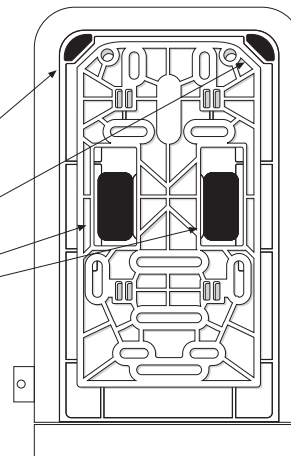

Supplied

- 4x  4x 
- 6 mm 3,5 mm x 30 mm
- 2x  2x 
- 1x  Magic Ring

Needed tools

Suitable for

Assembly plate

hang and fix (inside)

Item No.: 331050

Jumbo Toilet Paper Dispenser Small

Design-ring

Key-Lock

Standard Lock

Permanent Key adjust Magic Ring with red side in front to lock the key