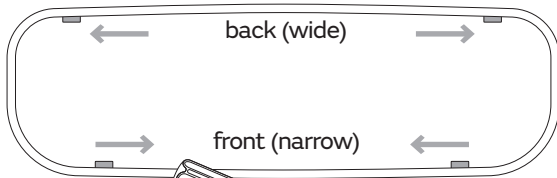

Supplied

- 4x  4x 
- 6 mm 3,5 mm x 30 mm
- 2x  2x 
- 1x  Magic Ring

Needed tools

Suitable for

Assembly plate

hang and fix (inside)

Item No.: 331050

Jumbo Toilet Paper Dispenser Small

Design-ring

Key-Lock

Standard Lock

Permanent Key adjust Magic Ring with red side in front to lock the key