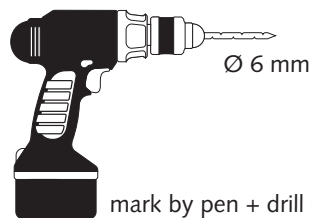

Supplied

- 4x  4x 
- 6 mm 3,5 mm x 30 mm
- 2x  2x 
- 1x  Magic Ring

Needed tools

Suitable for

Assembly plate

hang and fix (inside)

Item No.: 331050

Jumbo Toilet Paper Dispenser Small

Design-ring

Key-Lock

Standard Lock

Permanent Key adjust Magic Ring with red side in front to lock the key