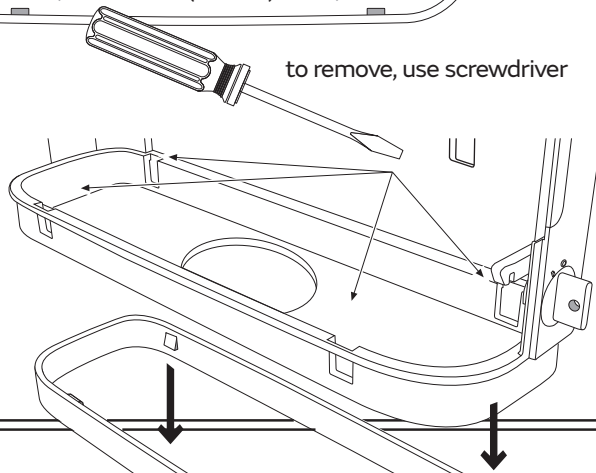

Supplied

- 4x  4x 
- 6 mm 3,5 mm x 30 mm
- 2x  2x 
- 1x  Magic Ring

Needed tools

Suitable for

Assembly plate

hang and fix (inside)

Item No.: 331050

Jumbo Toilet Paper Dispenser Small

Design-ring

Key-Lock

Standard Lock

Permanent Key adjust Magic Ring with red side in front to lock the key