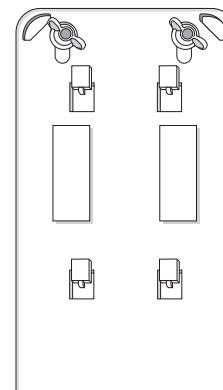

Supplied

- 4x  4x 
- 6 mm 3,5 mm x 30 mm
- 2x  2x 
- 1x  Magic Ring

Needed tools

Suitable for

Assembly plate

hang and fix (inside)

Item No.: 331050

Jumbo Toilet Paper Dispenser Small

Design-ring

Key-Lock

Standard Lock

Permanent Key adjust Magic Ring with red side in front to lock the key