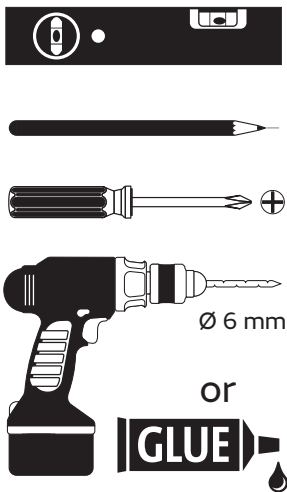

Jumbo Toilet Paper Dispenser Small

Jumbo-Toilettenpapier-Spender Klein
 Jumbo toiletroldispenser klein
 Distributeur de papier toilette Mini Jumbo
 Jumbo Dozownik do papieru toaletowego Jumbo mały

Item No.: **331050**

Supplied

- 4x  4x 
- 6 mm 3,5 mm x 30 mm
- 2x  2x 
- 1x  Magic Ring

Needed tools

Suitable for

Assembly plate

hang and fix (inside)

Item No.: 331050

Jumbo Toilet Paper Dispenser Small

Design-ring

Key-Lock

Standard Lock

Permanent Key adjust Magic Ring with red side in front to lock the key