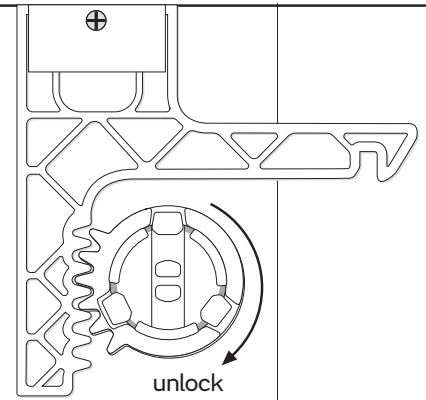

Supplied

- 4x  4x 
- 6 mm 3,5 mm x 30 mm
- 2x  2x 
- 1x  Magic Ring

Needed tools

Suitable for

Assembly plate

hang and fix (inside)

Item No.: 331050

Jumbo Toilet Paper Dispenser Small

Design-ring

Key-Lock

Standard Lock

Permanent Key adjust Magic Ring with red side in front to lock the key